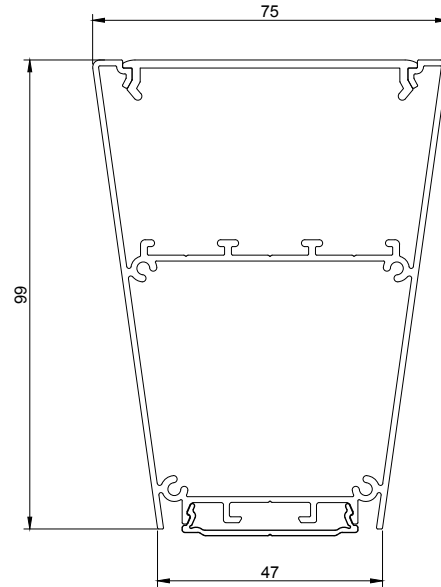

OPTIONAL ACCESSORIES

Emergency Kit

3000K

4000K

5000K

IP40

RoHS

CE