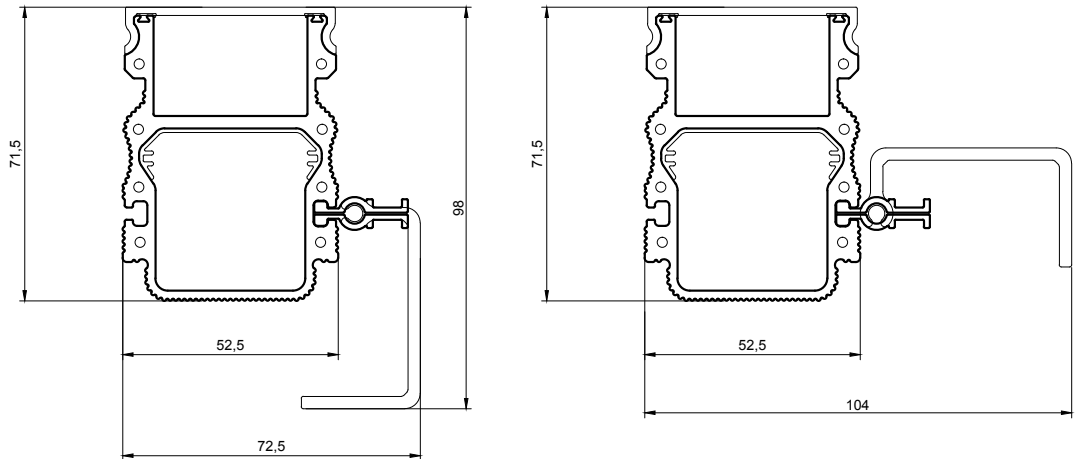

PRODUCT DATA SHEET

WALLWASHER RW-C-1000 SERIES

LUMINARE DETAILS

HOUSING
U PMMA cover
Aluminium eloxal body

VOLTAGE
230 VAC

COLOR TEMPERATURE

RGB

MOUNTING

Surface Mounted

CONTROL SYSTEM

DMX
ON/OFF

APPLICATIONS

Outdoors

BEAM ANGLE

23° | 12° x 84°
46°

RGB

IP67

III

F

RoHS

CE

RW-C-1000					
ORDER CODE	LED/MT	POWER CONSUMPTION	COLOR TEMPERATURE	LENTHS (mm)	IP RATE
RW-C-1000.27	9 LED/MT	10 W/MT	RGB	270	IP 67
RW-C-1000.50	18 LED/MT	20 W/MT		500	IP 67
RW-C-1000.73	27 LED/MT	30 W/MT		730	IP 67
RW-C-1000.97	36 LED/MT	40 W/MT		970	IP 67